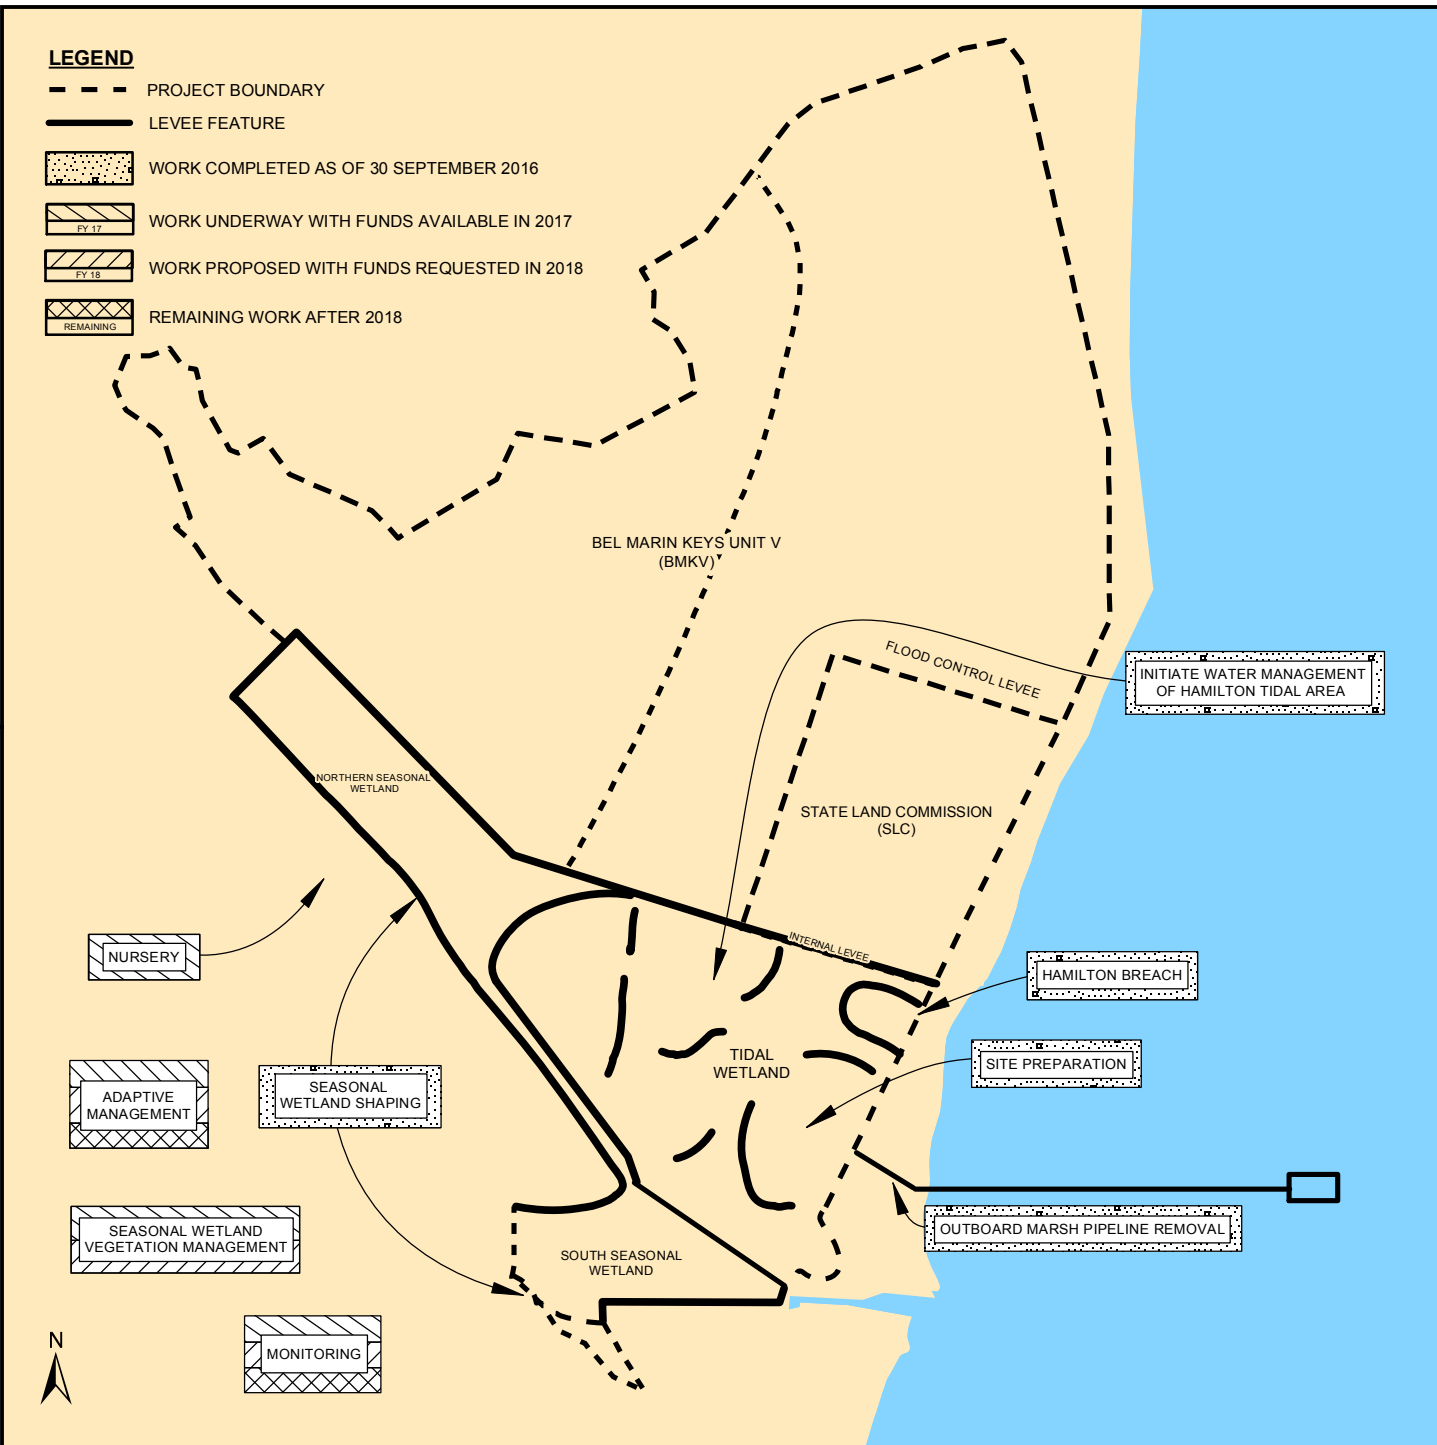

LEGEND

-  PROJECT BOUNDARY
-  LEVEE FEATURE
-  WORK COMPLETED AS OF 30 SEPTEMBER 2016
-  WORK UNDERWAY WITH FUNDS AVAILABLE IN 2017
-  WORK PROPOSED WITH FUNDS REQUESTED IN 2018
-  REMAINING WORK AFTER 2018

VICINITY MAP

<p>HAMILTON AIRFIELD AND BEL MARIN KEYS WETLAND RESTORATION CALIFORNIA</p>
<p>WORK COMPLETED, IN PROGRESS & PROPOSED</p>
<p>SAN FRANCISCO DISTRICT SOUTH PACIFIC DIVISION</p> <p>1 JANUARY 2019</p>